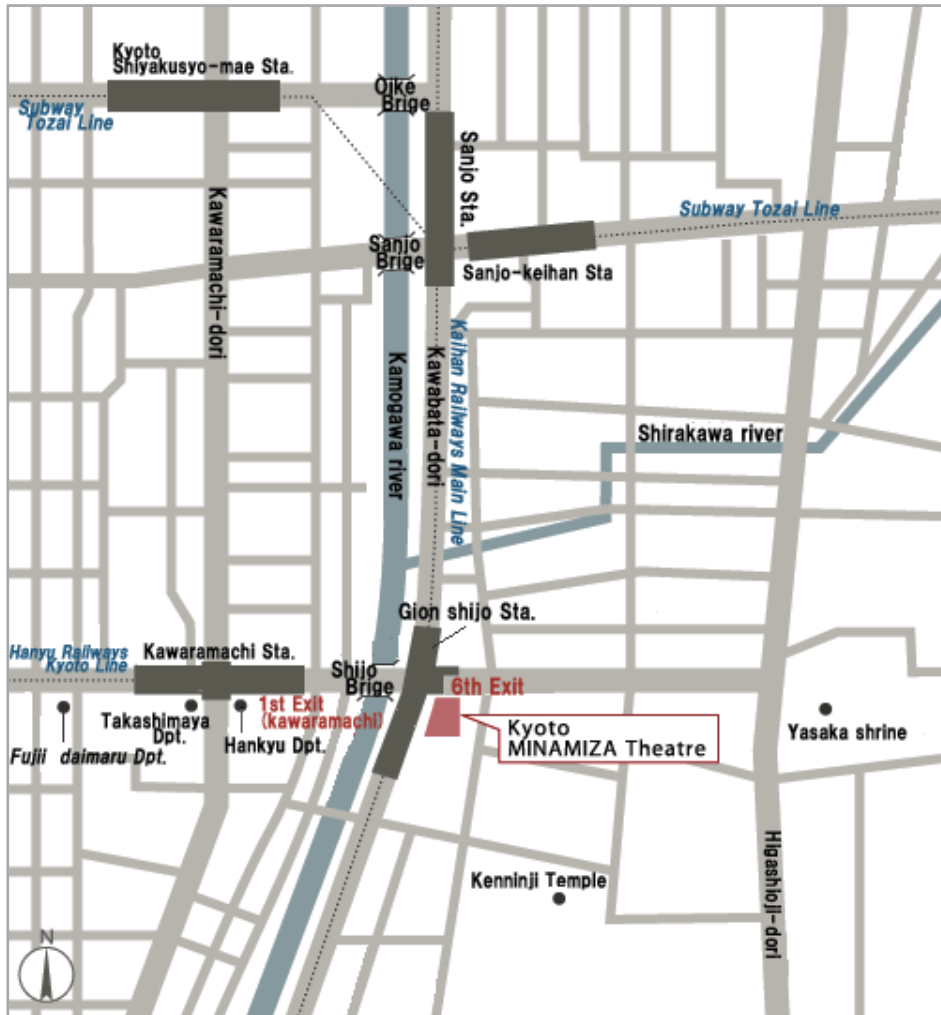

Kyoto MINAMIZA Theatre

Show this map to your taxi driver

京都南座に行ってください。
Please take me to Kyoto MINAMIZA Theatre
京都市東山区四条大橋東詰

Directions

East side, Shijo-ohashi-bridge, Higashiyama-ku, Kyoto City

Public Transportation

- City Bus to "Shijo Kawaramachi".
- Hankyu Railways : Kawaramachi Station exit 1 , 3 min. walk
- Keihan Railway : Gion -shijo Station exit 6, 1 min walk
- JR Kyoto Station : Approx 15 min by Taxi