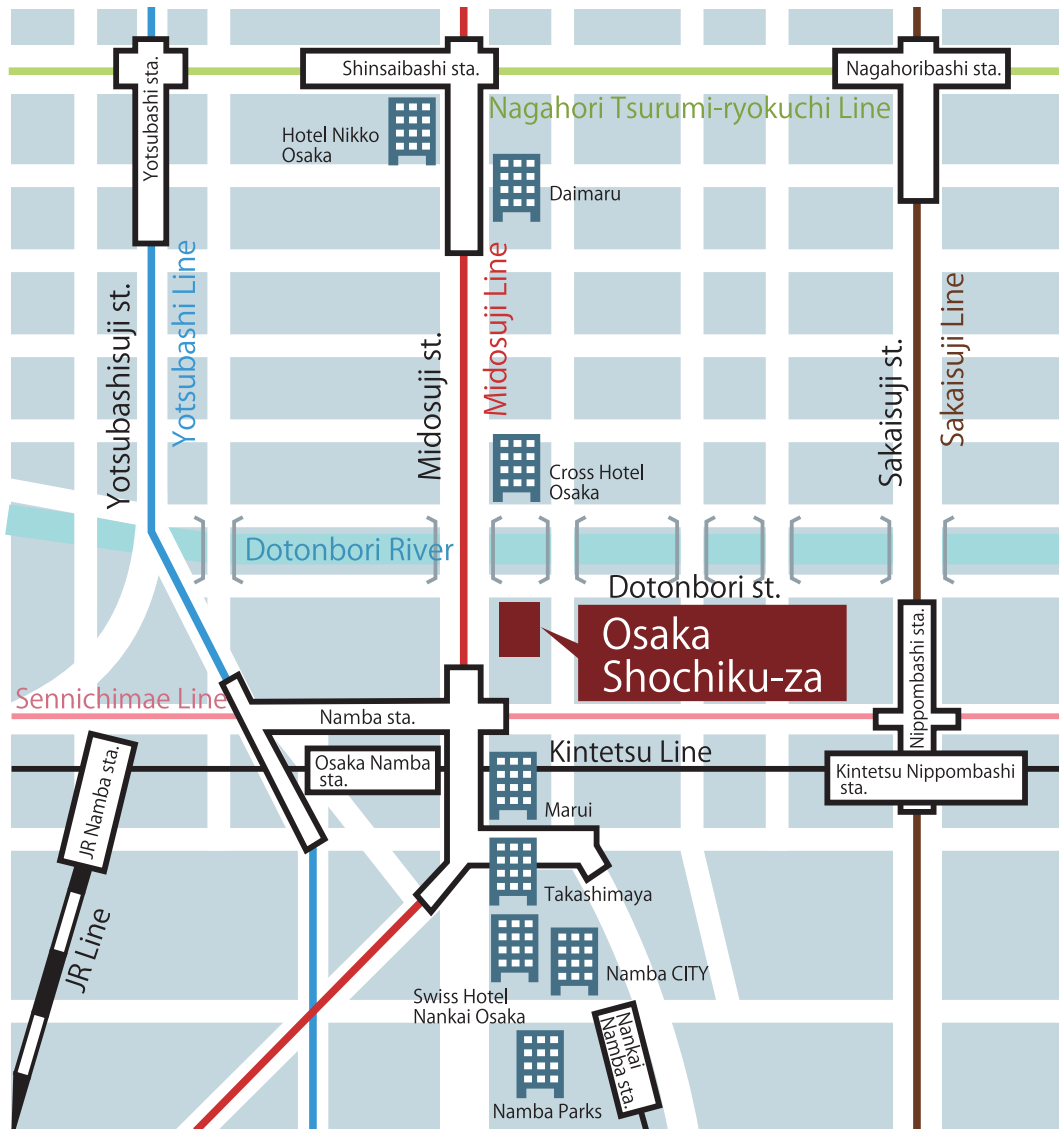

Osaka Shochiku-za Theatre

Show this map to your taxi driver

大阪松竹座へ行ってください。

Please take me to Osaka Shochiku-za.

大阪市中央区道頓堀 1-9-19 Tel: 06-6214-2211

Directions

9-19, Dotonbori 1-chome, Chuo-ku, Osaka city

Public Transportation

Osaka city subway:

Namba station exit 14, 1 min walk